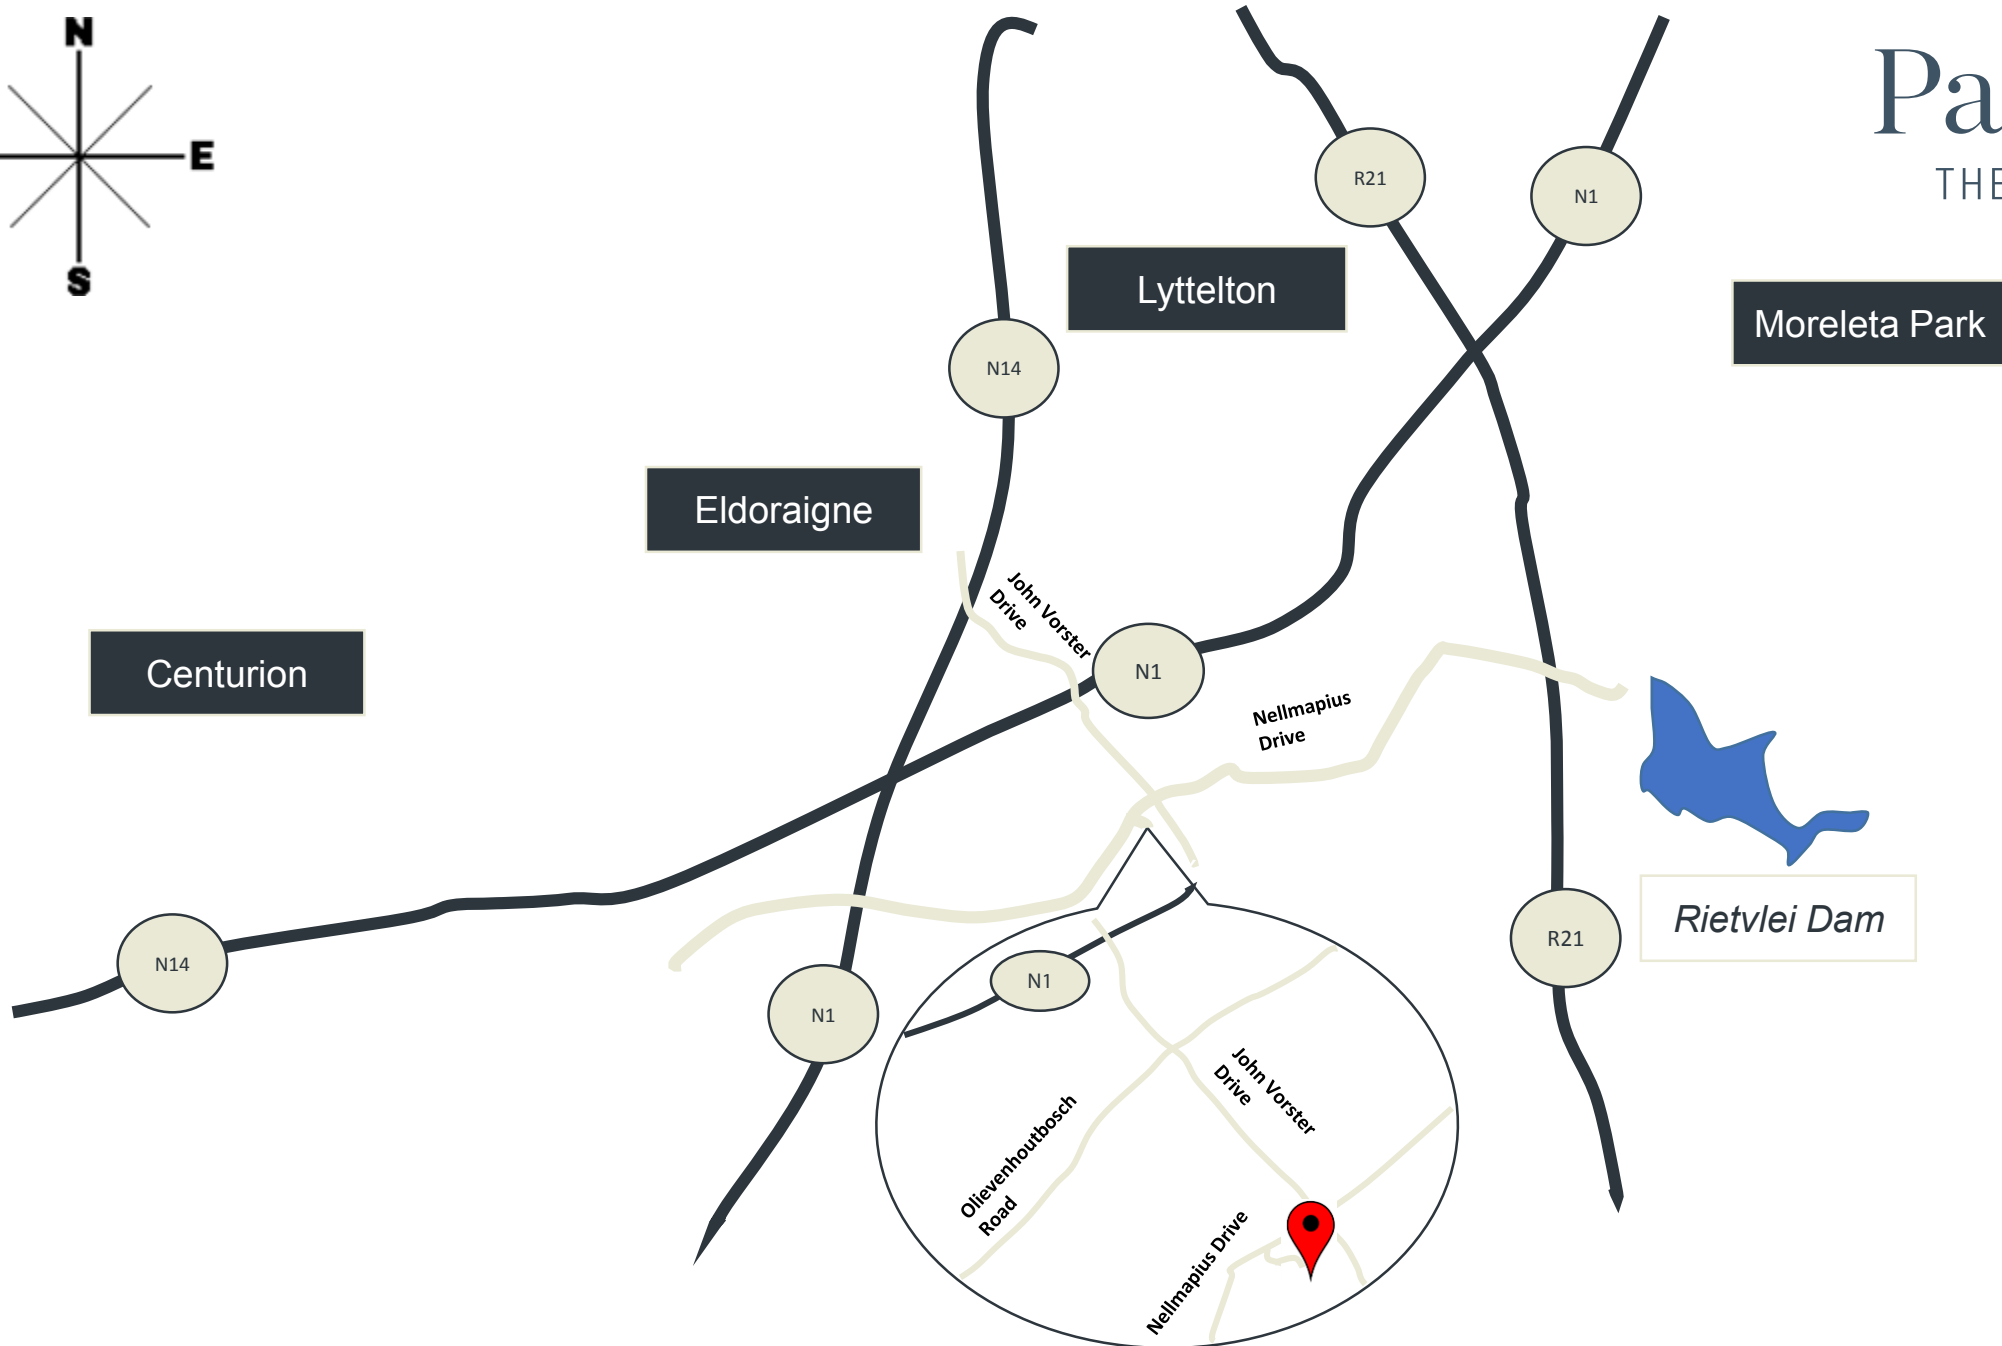

Pallidus

THE REAL DEAL

Centurion

Eldoraigne

Lyttelton

Moreleta Park

Rietvlei Dam